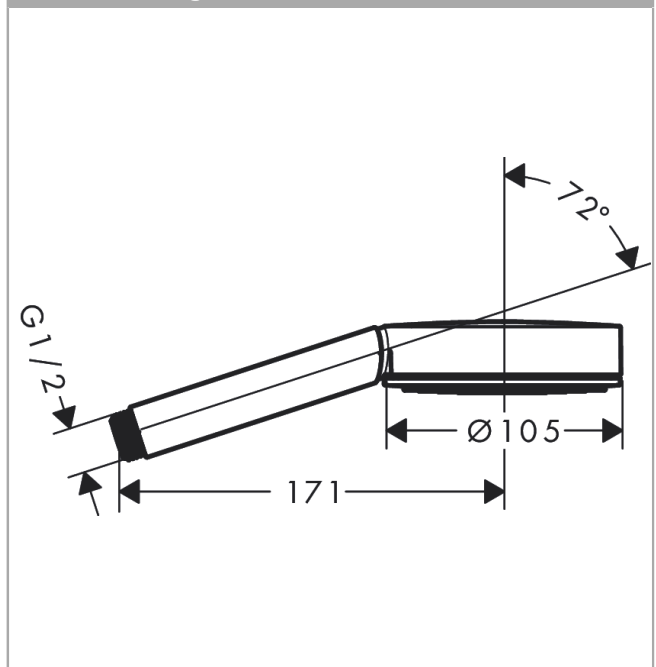

Pulsify S

Hand shower 105 1jet

Surfaces: **Matt Black** Article Number: **24120670**

Description

product features

- shower head size: 105 mm
- spray type: PowderRain
- spray disc surface: graphite
- maximum flow rate at 3 bar: 13,5 l/min
- minimum flow pressure: 0,6 bar
- with internal water conduction
- rinseable screen insert
- connection thread G 1/2
- connection dimension: DN15

Technology

Design awards

reddot winner 2021

Product image

Scale drawing

Flowchart

Pulsify S
Hand shower 105 1jet
 Surfaces: **Matt Black**

Article Number: **24120670**

Exploded Drawing

Year of production: >06/21

Pulsify S
Hand shower 105 1jet
 Surfaces: **Matt Black** Article Number: **24120670**

Spare part list

Year of production: >06/21

Pos.	Description	Article Number	Price	PU
1	filter	92672000	-	1
2	seal	98058000	-	1